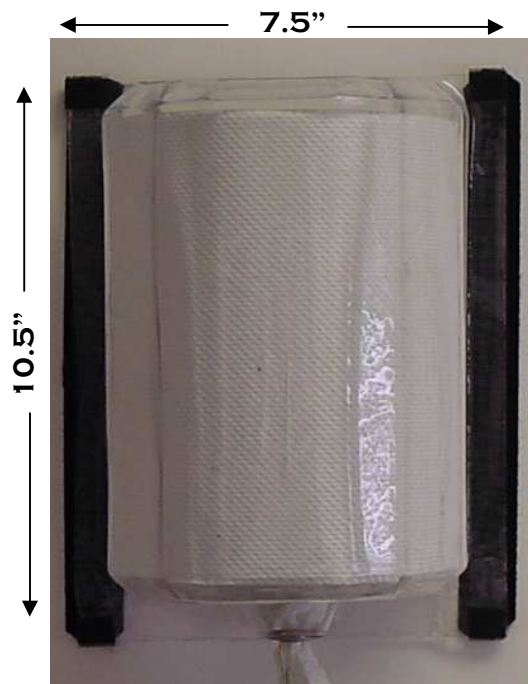

Q-N-E

QUIK-N-EASY

CENTER PULL TOWEL DISPENSER

- ◇ Patented Velcro attachment system—no holes in walls.
- ◇ Installs in 10 seconds or less with no tools
- ◇ Convenient change, paper towel dispenser lets you grab a fresh paper towel with one hand.
- ◇ Allows quick drying of clean hands, sinks, tools, and all kinds of surfaces.
- ◇ Allows you to see when refill is needed without having to open dispenser.

- ◆ Hassle Free
- ◆ No Keys to Lose
- ◆ Easy to Refill
- ◆ No Holes in Wall
- ◆ No Maintenance

Dimensions

10.5" X 7.5" X 5.5"

PRACTICAL ALTERNATIVE THAT MAKE LIFE A LITTLE EASIER

**Call For
Pricing**

1121 Turkey Creek Road
Bryan, TX 77806